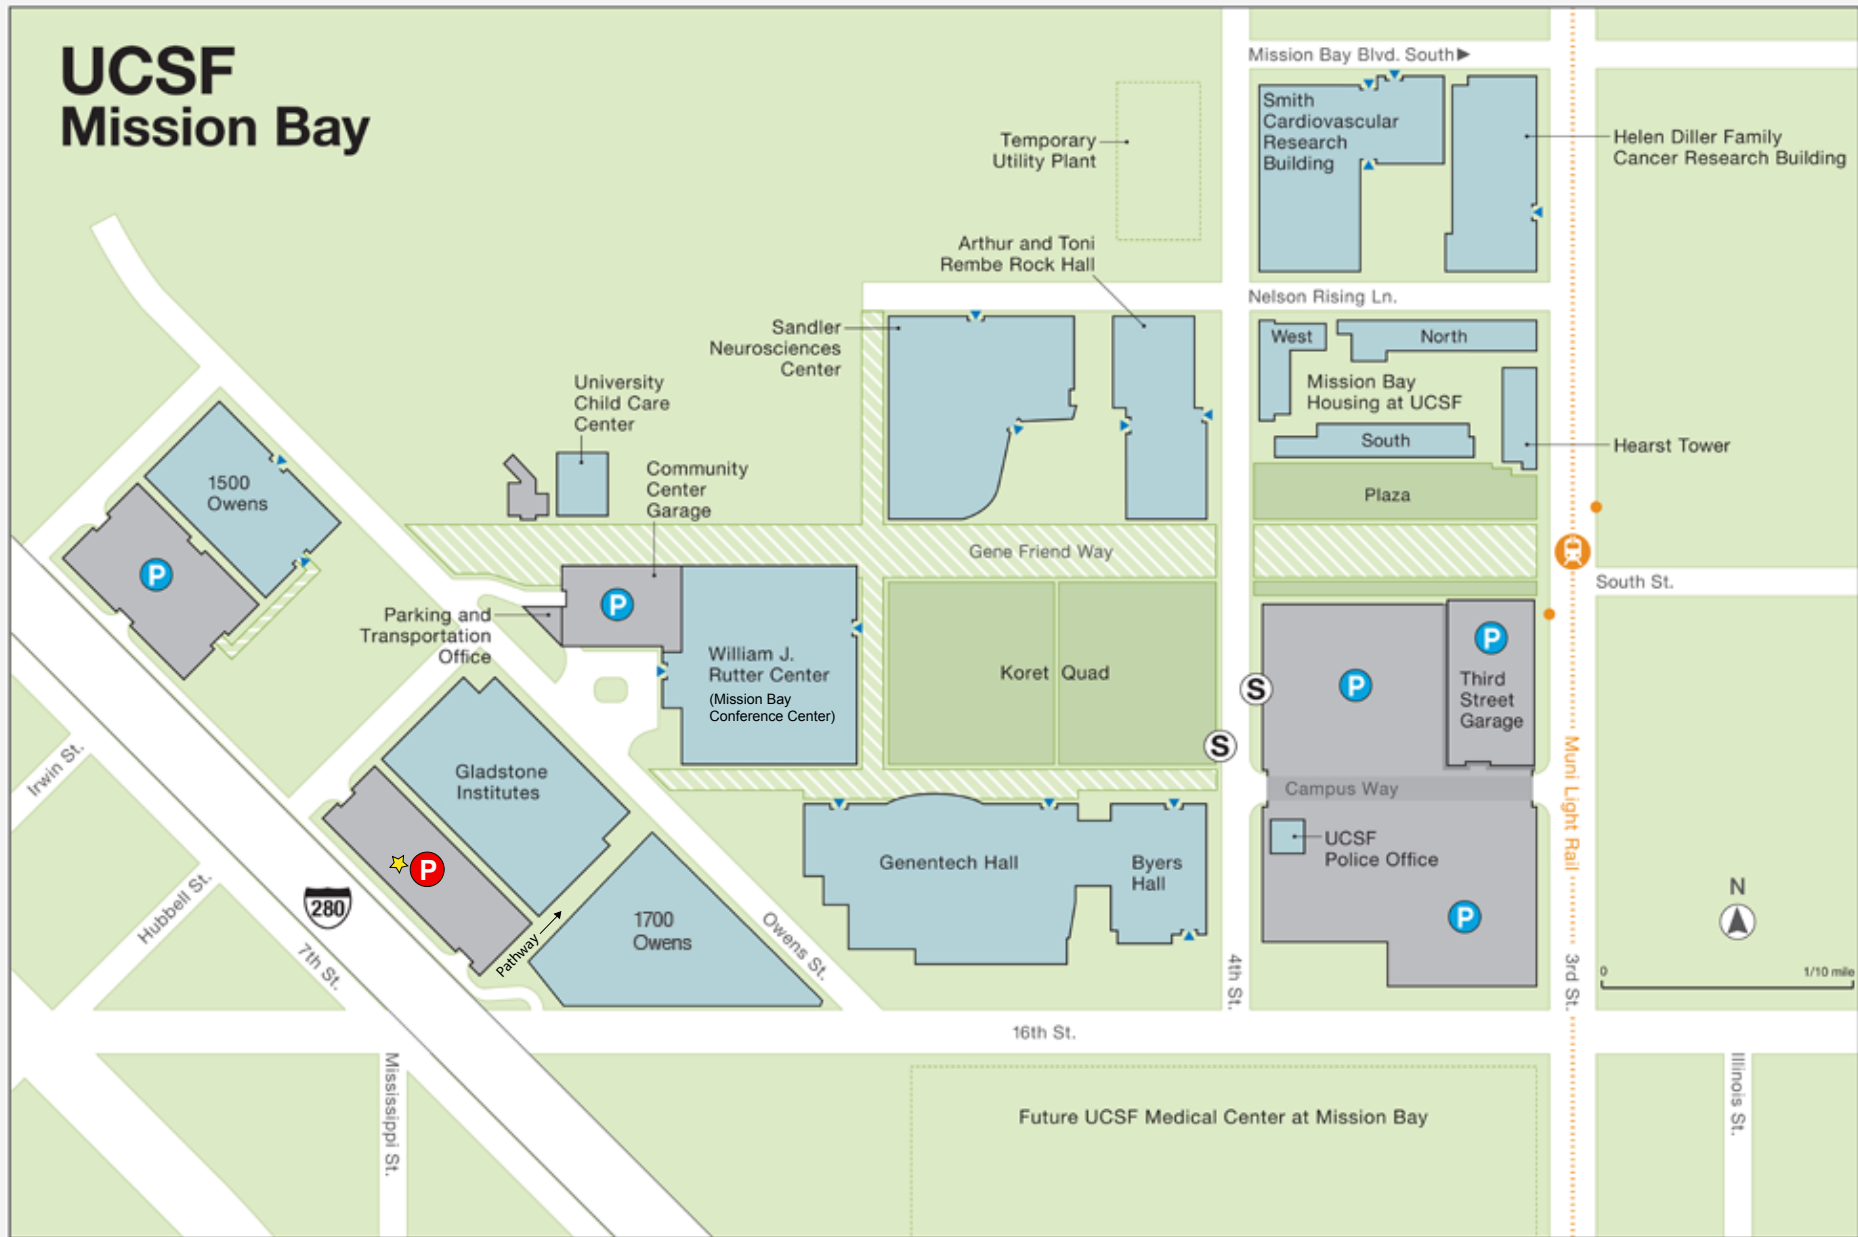

UCSF Mission Bay

- Alexandria Garage**
 1700 Owens Street
 Open Monday - Friday, 7:30 AM - 6:30 PM
 Closed Weekends
- Arthur and Toni Rembe Rock Hall (RH)**
 1550 4th Street
- Byers Hall (BH)**
 1700 4th Street
- Genentech Hall (GH)**
 600 16th Street
 ATM, Genentech Hall Cafe
- Helen Diller Family Cancer Research Building (HD)**
 1450 3rd Street
- J. David Gladstone Institutes (Affiliated)**
 1650 Owens Street
- Mission Bay Housing at UCSF (H)**
 Hearst Tower: 1560 3rd Street
 North: 525 Nelson Rising Lane
 South: 550 Gene Friend Way
 ATM, Caffe Terzetto, Peasant Pies,
 Publico, Subway
 West: 1505 4th Street
- Parking and Transportation Office (PT)**
 1625 Owens Street
- Sandler Neurosciences Center**
 675 Nelson Rising Lane
- Smith Cardiovascular Research Bldg**
 555 Mission Bay Boulevard South
- Third Street Garage**
 1650 3rd Street
- University Child Care Center**
 1555 6th Street
- William J. Rutter Center (CC)**
 1675 Owens Street
 ATM, Conference Center, The Pub,
 Bakar Fitness and Recreation Center

Entrance (Accessible) |
 UCSF Shuttle Stop |
 Parking |
 Muni Light Rail |
 Muni Bus Stop